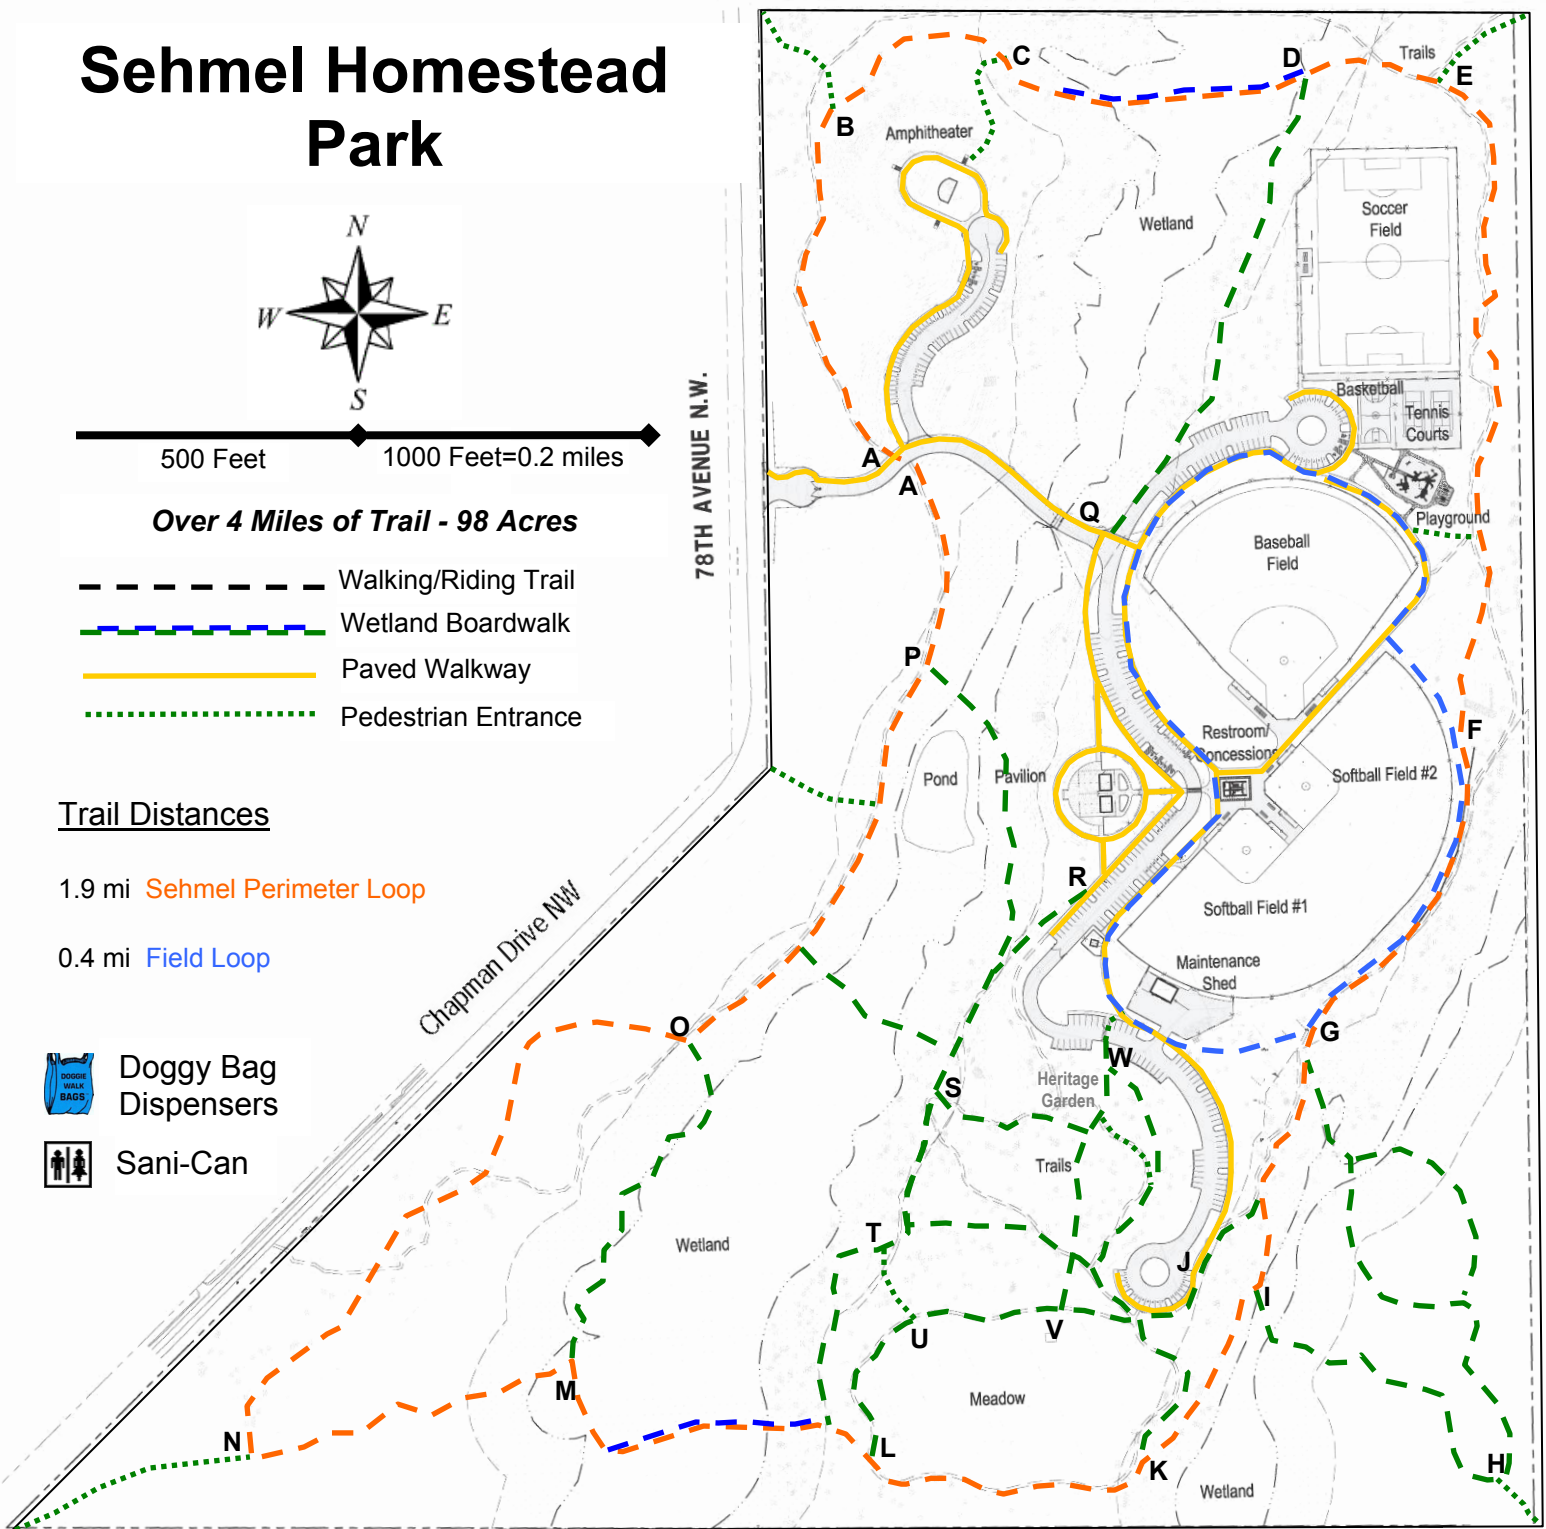

# Sehmel Homestead Park

500 Feet      1000 Feet=0.2 miles

**Over 4 Miles of Trail - 98 Acres**

- Walking/Riding Trail
- Wetland Boardwalk
- Paved Walkway
- Pedestrian Entrance

## Trail Distances

1.9 mi **Sehmel Perimeter Loop**

0.4 mi **Field Loop**

Doggy Bag Dispensers

Sani-Can

- Please pick up after pets.
- Please pick up any trash you see.
- No motorized vehicles.
- Removal of vegetation is prohibited.
- Contact PenMet Parks for lost or found items.
- Contact PenMet Parks if observing suspicious activity or conditions.