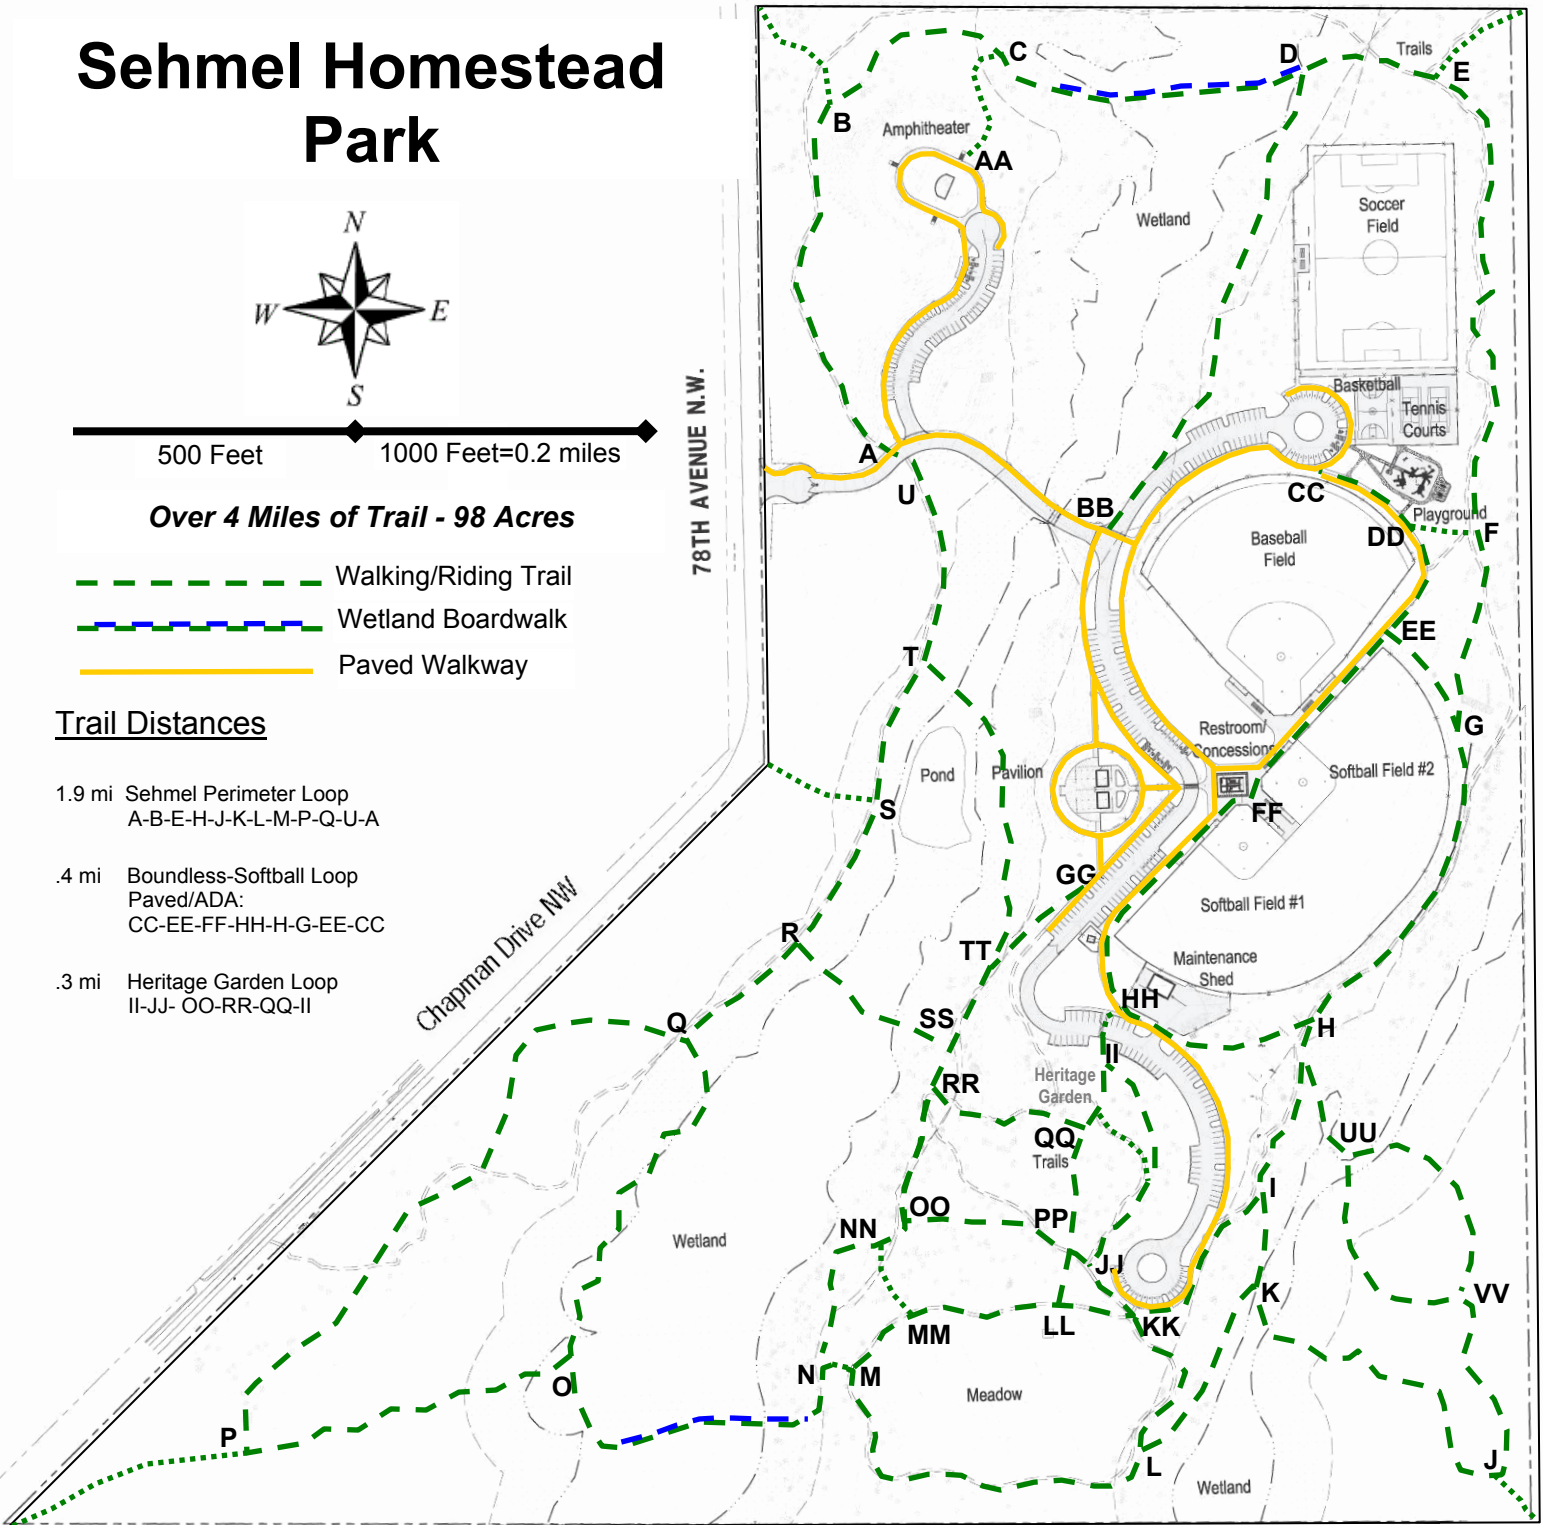

Sehmel Homestead Park

Over 4 Miles of Trail - 98 Acres

- - - - - Walking/Riding Trail
- - - - - Wetland Boardwalk
- Paved Walkway

Trail Distances

- 1.9 mi Sehmel Perimeter Loop
A-B-E-H-J-K-L-M-P-Q-U-A
- 4 mi Boundless-Softball Loop
Paved/ADA:
CC-EE-FF-HH-H-G-EE-CC
- .3 mi Heritage Garden Loop
II-JJ- OO-RR-QQ-II

Please pick up after pets. Please.
 Please pick up any trash you see.
 No motorized vehicles.
 Removal of vegetation is prohibited.
 Contact PenMet Parks for lost or found items.
 Contact PenMet Parks if observing suspicious
 activity or conditions.
 253-858-3400