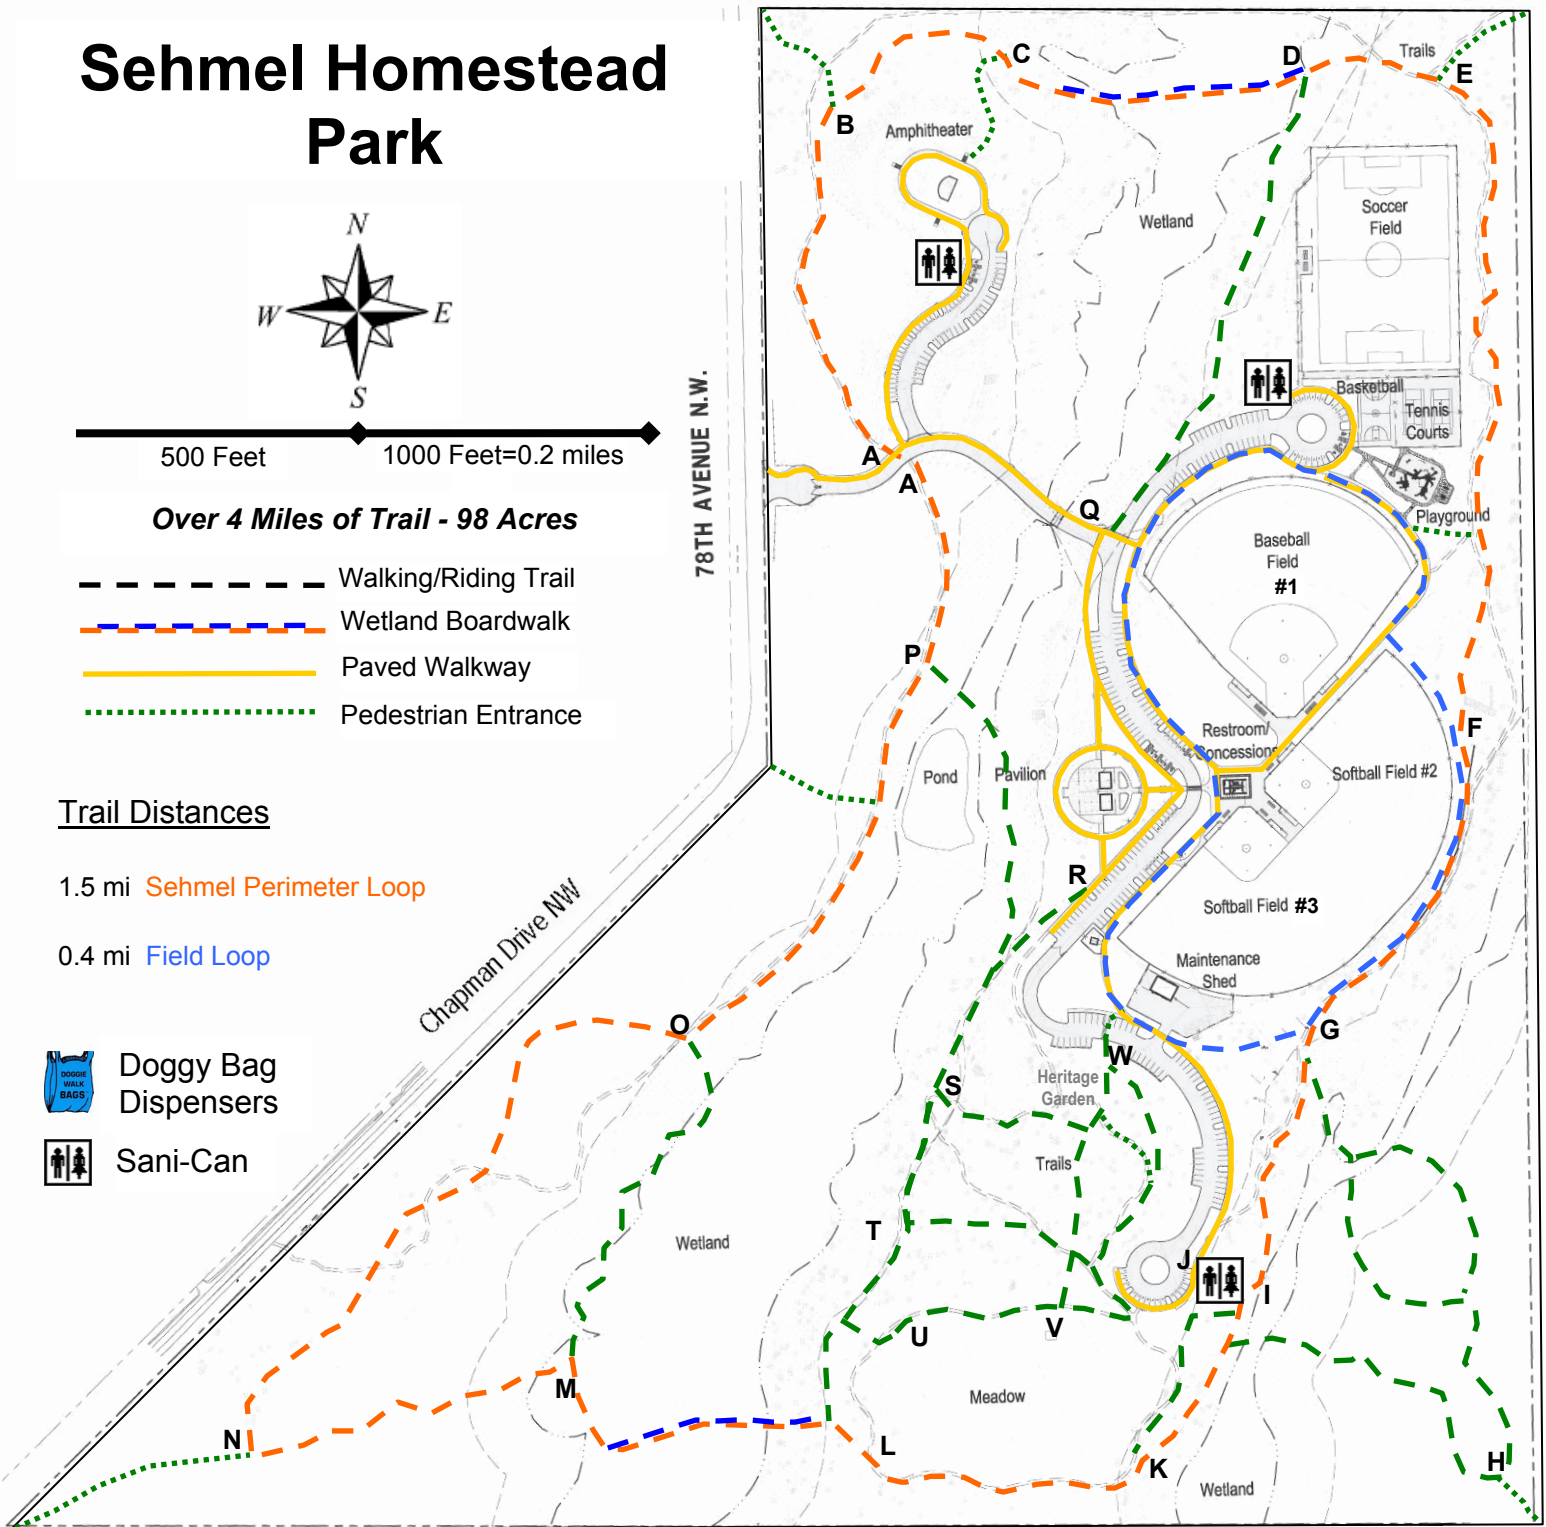

Sehmel Homestead Park

Over 4 Miles of Trail - 98 Acres

- Walking/Riding Trail
- Wetland Boardwalk
- Paved Walkway
- Pedestrian Entrance

Trail Distances

1.5 mi **Sehmel Perimeter Loop**

0.4 mi **Field Loop**

Doggy Bag Dispensers

Sani-Can

- Please keep dogs on leash & pick up after pets.
- Please pick up any trash you see.
- No motorized vehicles.
- Removal of vegetation is prohibited.
- Contact PenMet Parks for lost or found items.
- Contact PenMet Parks if observing suspicious activity or conditions.