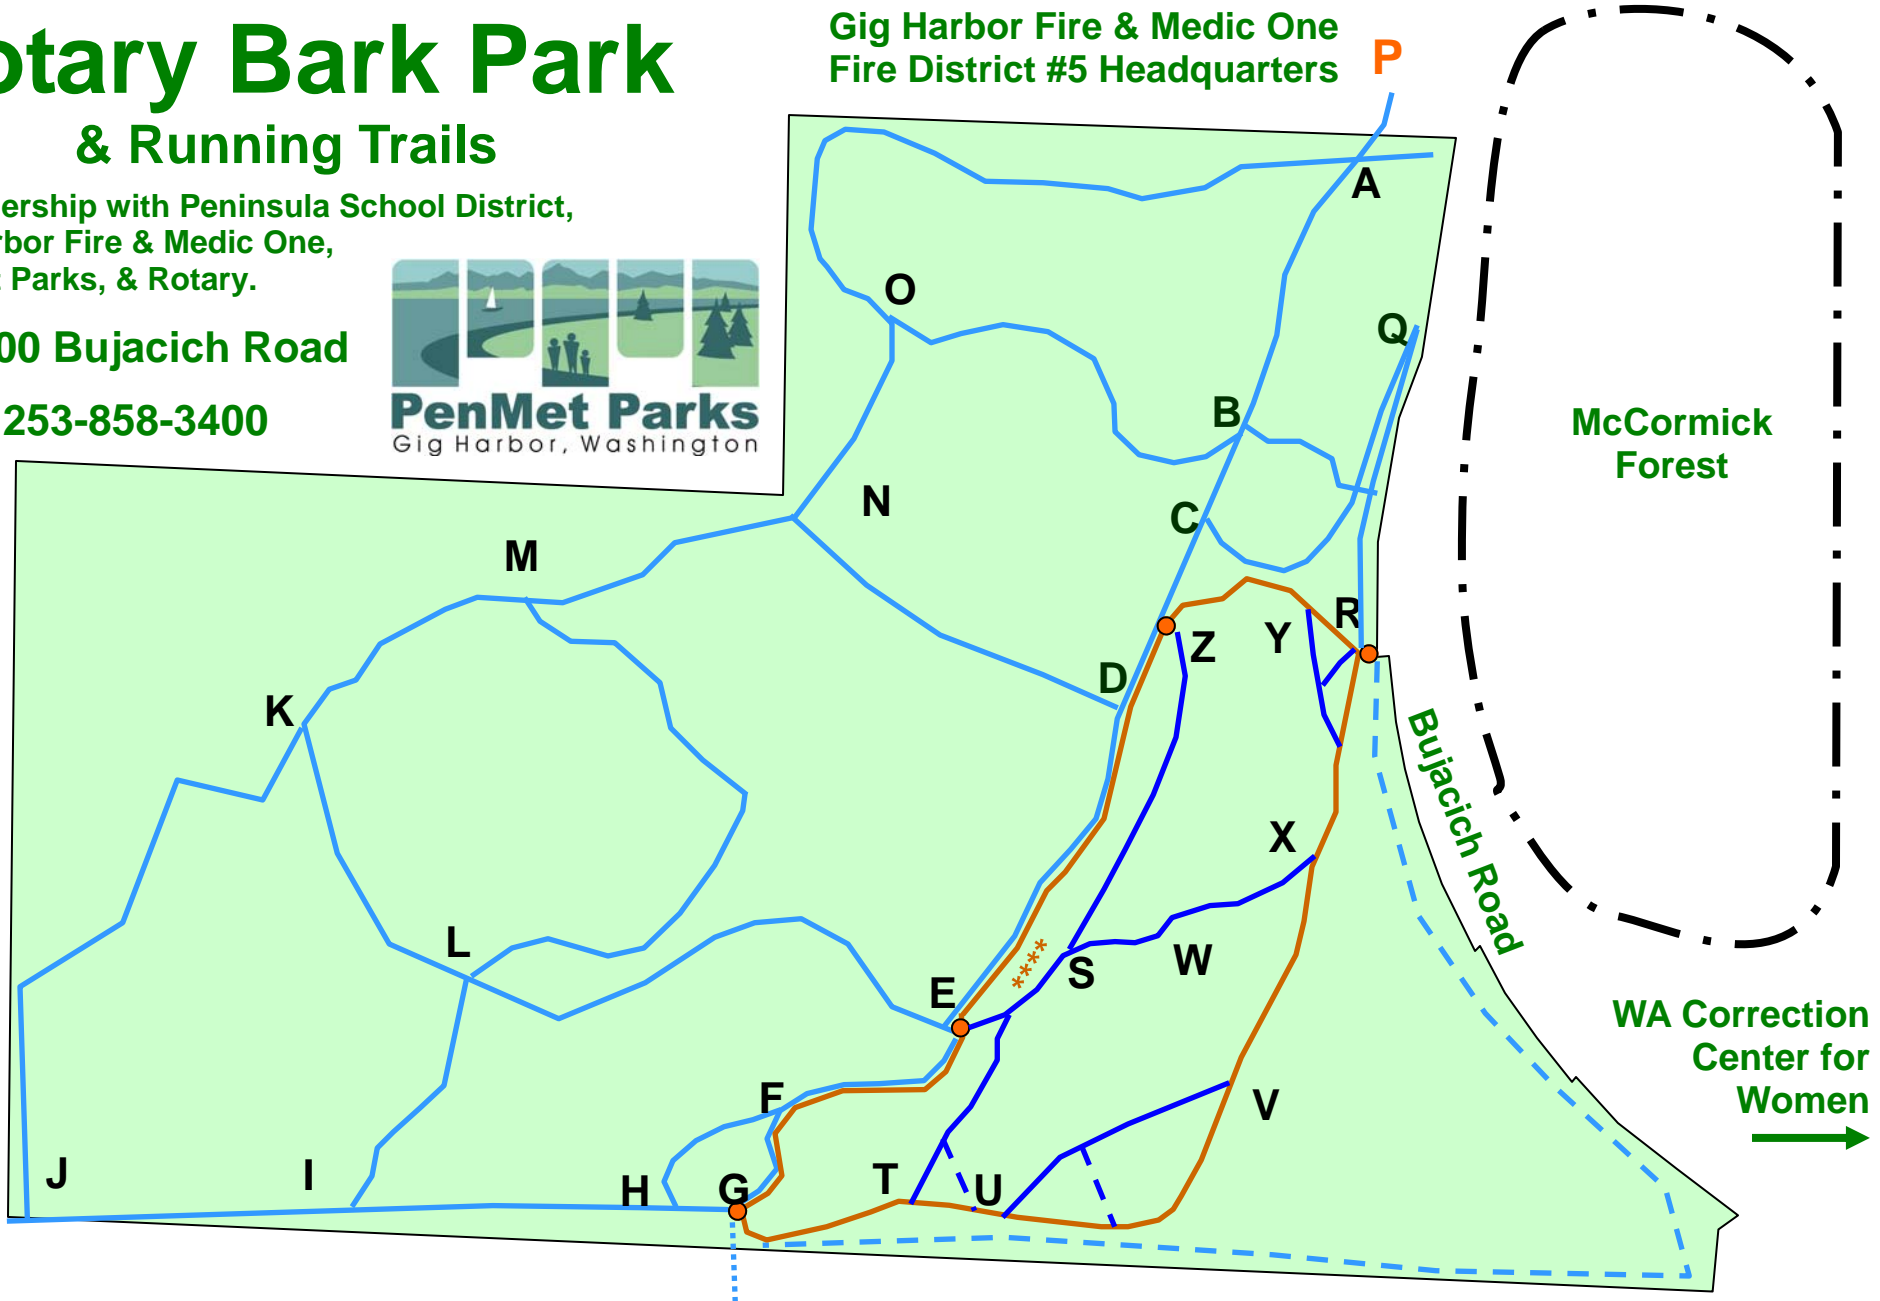

# Rotary Bark Park & Running Trails

A Partnership with Peninsula School District,  
Gig Harbor Fire & Medic One,  
PenMet Parks, & Rotary.

10100 Bujacich Road

253-858-3400

Gig Harbor Fire & Medic One  
Fire District #5 Headquarters

 = Run/Bike/Horse Trails  
(ON-Leash!)

 = Off Leash Area & Trail  
 = Internal OLA Trail  
 = Proposed OLA Trail

 = Gates **Parking**  
 = Cleared Off Leash Area